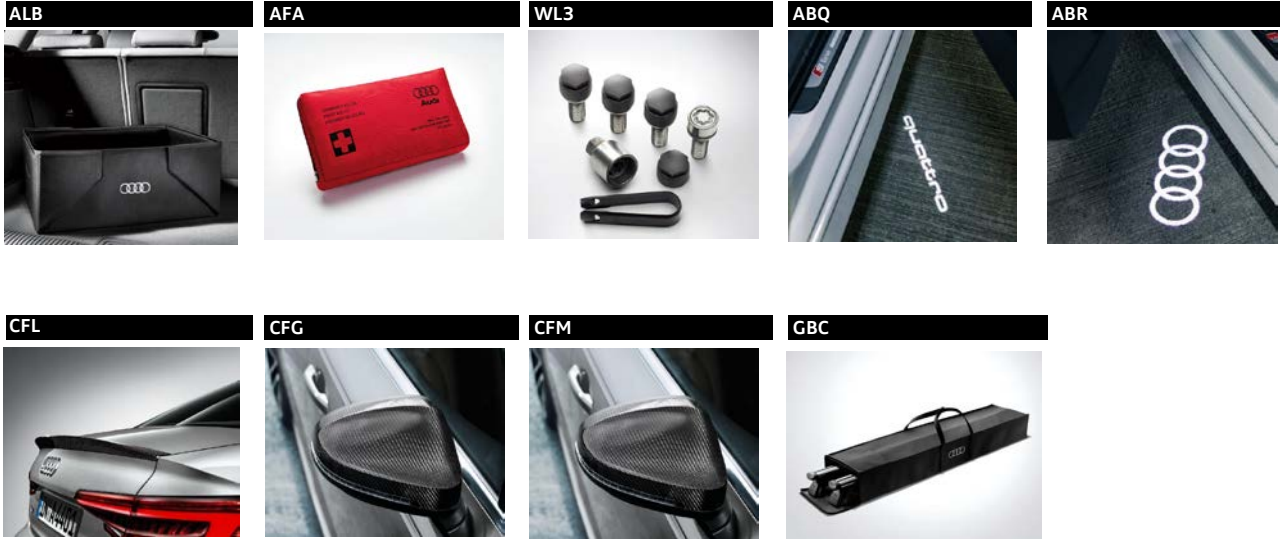

2018 A5 Coupe

Port Installed Accessories

PREMIUM	PREMIUM PLUS	PRESTIGE	PORT INSTALLED ACCESSORY DESCRIPTION	OPTION CODE	RETAIL
0	0	0	Audi Cargo Box - Collapsible fabric storage box for trunk with Audi rings logo	ALB	
0	0	0	Audi First Aid Kit	AFA	
0	0	0	Audi Guard Wheel Lock Kit	WL3	
0	0	0	Audi Beam-quattro (n/a with ABR) - Lower door trim LED light displaying "quattro" <i>(currently not available for ordering)</i>	ABQ	
0	0	0	Audi Beam-rings (n/a with ABQ) - Lower door trim LED light displaying Audi logo (4 rings) <i>(currently not available for ordering)</i>	ABR	
0	0	0	Audi Travel Space Base Carrier Bars with Storage Bag	GBC	
0	0	0	Audi Guard All-Weather Floor Mats	GFM	
0	0	0	Audi Guard Cargo Mat	GCM	
0	0	0	Audi Guard Protection Kit	GPK	
0	0	0	Carbon Fiber Trunk Lid Spoiler (n/a with CFG or CFM) <i>(currently not available for ordering)</i>	CFL	
0	0	0	Carbon Fiber Package - Spoiler & Mirror Caps (w/ side assist) (req. WPS or WPT, n/a with CFL, CFM) <i>(currently not available for ordering)</i>	CFG	
0	0	0	Carbon Fiber Package - Spoiler & Mirror Caps (w/o side assist) (n/a with WPS, WPT, CFL, or CFG) <i>(currently not available for ordering)</i>	CFM	
0	0	0	Cargo Net	CNA	

Specifications, equipment, options, and prices are subject to change without notice. Some items may be unavailable when vehicle is built.
Prices exclude destination charges, registration and retail delivery charges.

[RETURN TO TABLE OF CONTENTS](#)